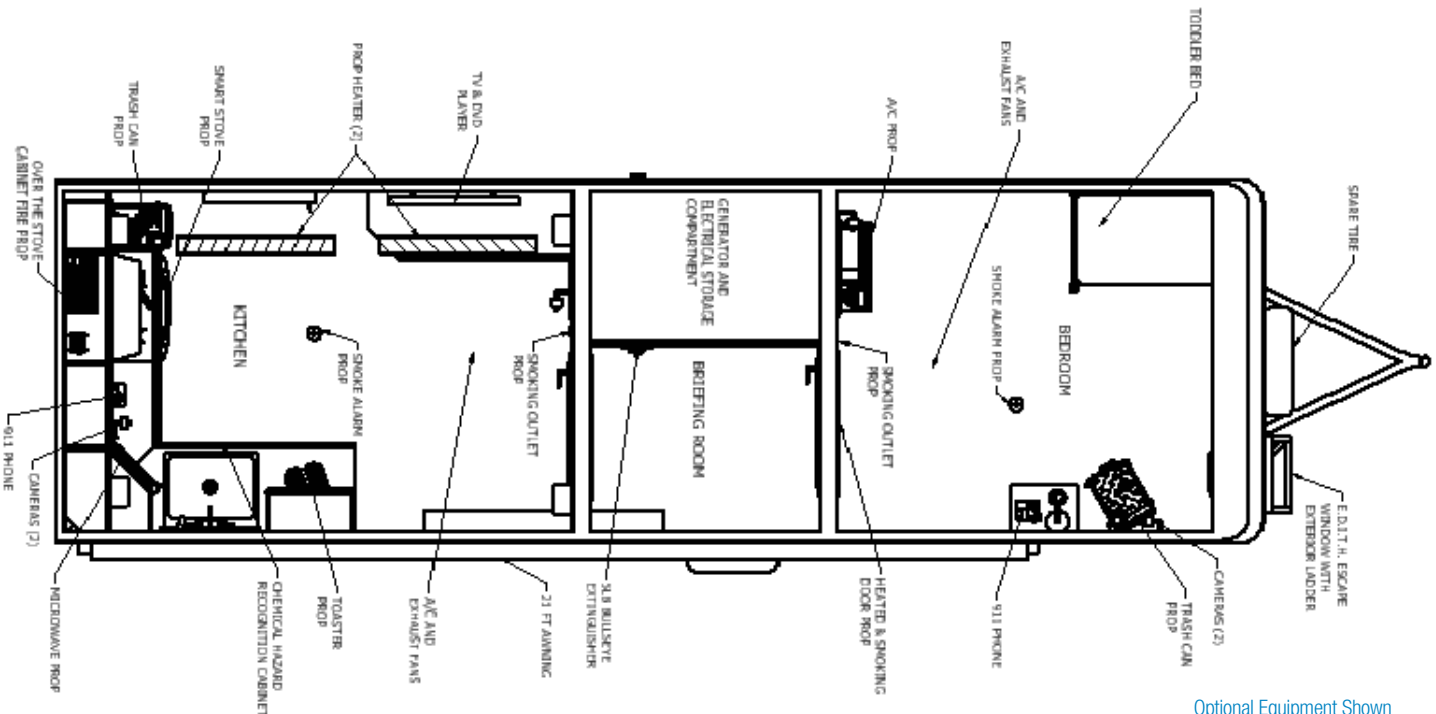

- Trash Can SmartProp with Smoke & Sound Effects
- Phone with 911 Operator
- Interactive Smoke Alarm
- Smoking Outlet
- Prewire for Interactive Bedroom Fire Package

• Custom Vinyl Graphics Package

• Heated Doors

Doors can be heated with internal heaters to teach trainees when to enter a room, and when to stay out.

• Additional BullsEye Extinguishers

- 5 lb. BullsEye Extinguisher
- 10 lb. BullsEye Extinguisher
- 20 lb. BullsEye Extinguisher

• Camera System with Wireless Remote Playback*

View the action in all of the training rooms. Streaming video can be displayed on an external TV screen or laptop computer.

KITCHEN & BEDROOM FIRE SCENARIO SPECIFICATIONS

• Finish

White aluminum exterior

• Rims

- Steel Wheels
- Optional Aluminum alloy wheels

• Tires

Size ST225/75R15(D)

• Axels & Brakes

Three 6,100 lb. electric brake torsion axles

• Frame

- Two 6" x 2" tube frame rails
- 16" OC steel cross members
- Heavy duty stabilizing jacks on all four corners
- A-frame hitch with 2 5/16" coupler and safety chains

• Floor

Hardwood laminate in Kitchen and Bedroom

• Side Walls Interior

1 1/4" steel tube, 16" OC

• Doors

- 36" x 80" hinged entrance doors for each training room and briefing area
- Pull-out step

• Electrical

Trailer receptavles: Two NEMA Style 125/250 VAC 50 Amp

• HVAC

- Power exhaust fans above each training room
- Optional Roof-top air conditioning system

*Requires Kitchen Hazard recognition package

Optional Equipment Shown