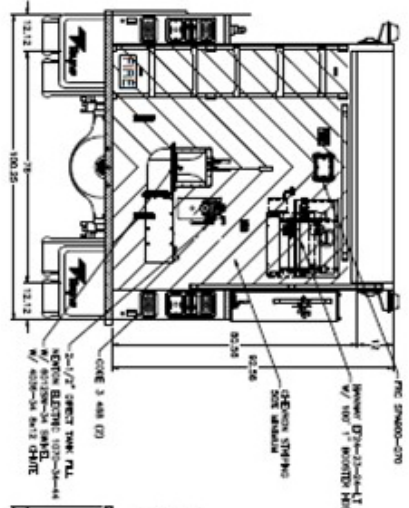

NOTE:
DIMENSIONS SHOWN ARE APPROXIMATE AND ARE SUBJECT TO MINOR CHANGE AS MAY BE FOUND NECESSARY DURING CONSTRUCTION. MINOR DETAILS MAY NOT BE SHOWN. IF DISCREPANCIES EXIST BETWEEN THIS DRAWING AND THE WRITTEN SPECIFICATIONS PROVIDED BY TONYE, THE WRITTEN SPECIFICATIONS SHALL PREVAIL.

ORIGINAL DRAWING	PAPER 1/8	CHASSIS	FRIGHTLINER M2 106 2 DOOR	SCALE	1/66	SHEET	A
AS BUILT -	RICK DUMARZ	WB-CI-AE	195"-129.4"-43" D17	QTY	--		
		BODY MAT	BOLTED STAINLESS STEEL	STATE	--		
		PUMP-	WATEROUS 3030	BLR	TOY		
		TANK-	2500 UPF POLY-TANK III	CAD	GROSSMAN		
		FOAM SYSTEM	N/A	DATE	18 FEB 2019		
		GENERATOR	N/A	FILE	1299.30EMO-A		

12993
CUSTOM TANKER

982DA 1A 51436
800-648-3358
WWW.TONYE.COM