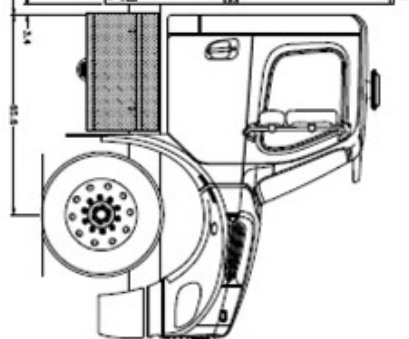

NOTE:
DIMENSIONS SHOWN ARE APPROXIMATE AND ARE SUBJECT TO MINOR CHANGE AS MAY BE FOUND NECESSARY DURING CONSTRUCTION. MINOR DETAILS MAY NOT BE SHOWN. IF DISCREPANCIES EXIST BETWEEN THIS DRAWING AND THE WRITTEN SPECIFICATIONS PROVIDED BY TONYE, THE WRITTEN SPECIFICATIONS SHALL PREVAIL.

ORIGINAL DRAWING	PAPER 1/8	CHASSIS	FRIGHTLINER M2 106 2 DOOR	SCALE	1/66	SHEET	A
AS BUILT -	RICK DUMARZ	WB-CI-AE	195"-129.4"-43" D17	QTY	--		
		BODY MAT	BOLTED STAINLESS STEEL	STATE	--		
		PUMP-	WATEROUS 3030	BLR	TOY		
		TANK-	2500 UPF POLY-TANK III	CAD	GROSSMAN		
		FOAM SYSTEM	N/A	DATE	18 FEB 2019		
		GENERATOR	N/A	FILE	1299.30EMO-A		

12993
CUSTOM TANKER

982DA 1A 51436
800-648-3358
WWW.TONYE.COM