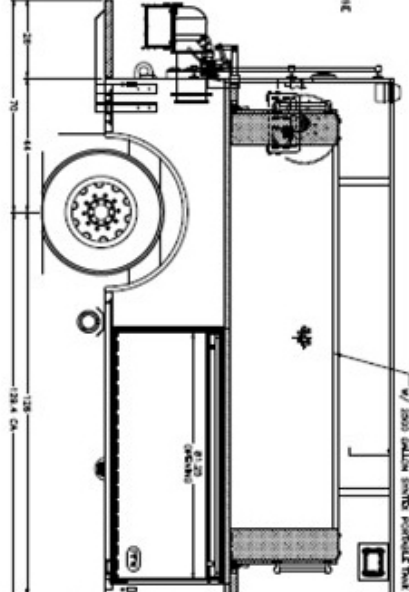

NOTE:
DIMENSIONS SHOWN ARE APPROXIMATE AND ARE SUBJECT TO MINOR CHANGE AS MAY BE FOUND NECESSARY DURING CONSTRUCTION. MINOR DETAILS MAY NOT BE SHOWN. IF DISCREPANCIES EXIST BETWEEN THIS DRAWING AND THE WRITTEN SPECIFICATIONS PROVIDED BY TONYE, THE WRITTEN SPECIFICATIONS SHALL PREVAIL.

ORIGINAL DRAWING	PAPER 1/8	CHASSIS	FRIGHTLINER M2 106 2 DOOR	SCALE	1/66	SHEET	A
AS BUILT -	RICK DUMARZ	WB-CI-AE	195"-129.4"-43" D17	QTY	--		
		BODY MAT	BOLTED STAINLESS STEEL	STATE	--		
		PUMP-	WATEROUS 3030	BLR	TOY		
		TANK-	2500 UPF POLY-TANK III	CAD	GROSSMAN		
		FOAM SYSTEM	N/A	DATE	18 FEB 2019		
		GENERATOR	N/A	FILE	1299.30EMO-A		

12993
CUSTOM TANKER

982DA 1A 51436
800-648-3358
WWW.TONYE.COM