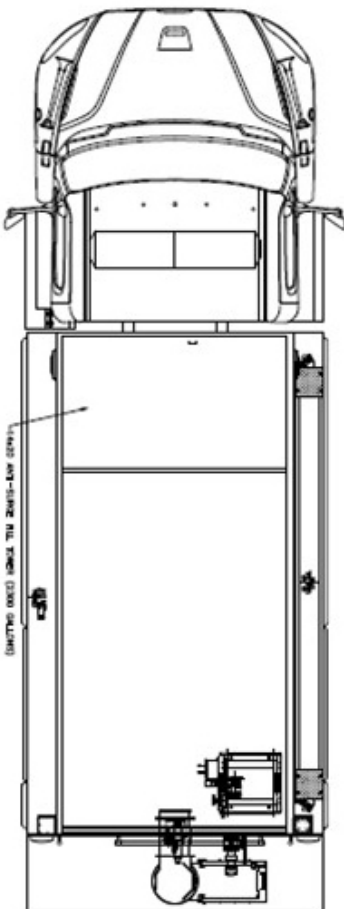

NOTE:
DIMENSIONS SHOWN ARE APPROXIMATE AND ARE SUBJECT TO MINOR CHANGE AS MAY BE FOUND NECESSARY DURING CONSTRUCTION. MINOR DETAILS MAY NOT BE SHOWN. IF DISCREPANCIES EXIST BETWEEN THIS DRAWING AND THE WRITTEN SPECIFICATIONS PROVIDED BY TONYE, THE WRITTEN SPECIFICATIONS SHALL PREVAIL.

ORIGINAL DRAWING	PAPER 1/8	CHASSIS	FRIGHTLINER M2 106 2 DOOR	SCALE	1/66	SHEET	A
AS BUILT -	RICK DUMARZ	WB-CI-AE	195"-129.4"-43" D17	QTY	--		
		BODY MAT	BOLTED STAINLESS STEEL	STATE	--		
		PUMP-	WATEROUS 3030	BLR	TOY		
		TANK-	2500 UPF POLY-TANK III	CAD	GROSSMAN		
		FOAM SYSTEM	N/A	DATE	18 FEB 2019		
		GENERATOR	N/A	FILE	1299.30EMO-A		

12993
CUSTOM TANKER

982DA 1A 51436
800-648-3358
WWW.TONYE.COM