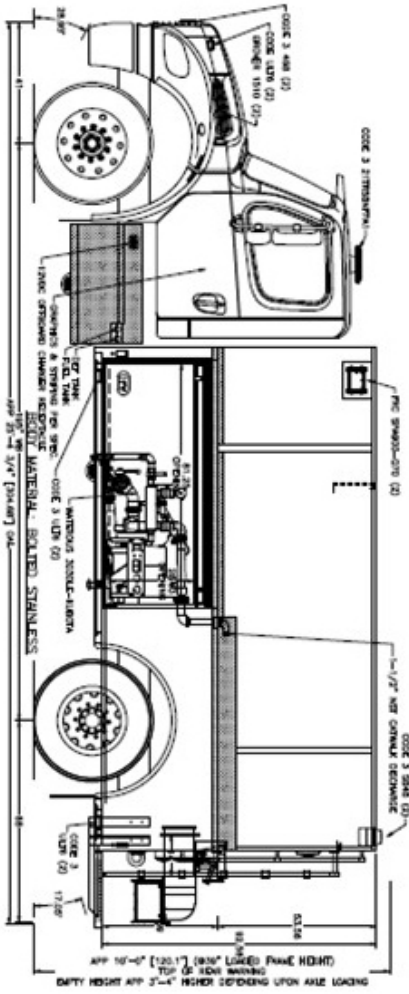

NOTE:
DIMENSIONS SHOWN ARE APPROXIMATE AND ARE SUBJECT TO MINOR CHANGE AS MAY BE FOUND NECESSARY DURING CONSTRUCTION. MINOR DETAILS MAY NOT BE SHOWN. IF DISCREPANCIES EXIST BETWEEN THIS DRAWING AND THE WRITTEN SPECIFICATIONS PROVIDED BY TONYE, THE WRITTEN SPECIFICATIONS SHALL PREVAIL.

ORIGINAL DRAWING	PAPER 1/8	CHASSIS	FRIGHTLINER M2 106 2 DOOR	SCALE	1/66	SHEET	A
AS BUILT -	RICK DUMARZ	WB-CI-AE	195"-129.4"-43" D17	QTY	--		
		BODY MAT	BOLTED STAINLESS STEEL	STATE	--		
		PUMP-	WATEROUS 3030	BLR	TOY		
		TANK-	2500 UPF POLY-TANK III	CAD	GROSSMAN		
		FOAM SYSTEM	N/A	DATE	18 FEB 2019		
		GENERATOR	N/A	FILE	1299.30EMO-A		

12993
CUSTOM TANKER

982DA 1A 51436
800-648-3358
WWW.TONYE.COM